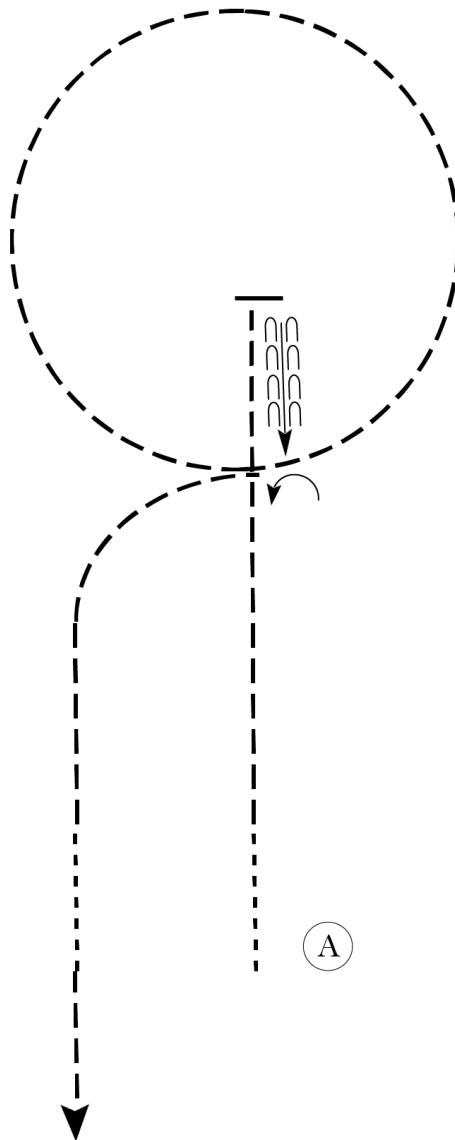

Candy Apple

Hunt Seat Equitation (Small Fry)

Show Date: 7/9-10/2026

w w w . H o r s e S h o w P a t t e r n s . c o m

w w w . H o r s e S h o w P a t t e r n s . c o m

Be ready at A.

1. Walk two horse lengths then posting trot on the left diagonal past the center of the arena.
2. Stop and back approximately two horse lengths.
3. Perform a 90 degree turn on the forehand to the left.
4. Trot a circle on the left diagonal.
5. Change diagonals then posting trot on the right diagonal then walk two horse lengths. Pattern is complete, exit at a sitting trot.

Walk
Trot	- - - - -
Extended Trot	- - - - -
Canter	—————
Leg Yield	
Lead Change	↘ ↙
Back	← ← ← ← ←
Marker	(B)
Sidepass	← - - - - →
Hand Gallop	—————

[HSE/WT-82]

Pattern Provided by:

Judges