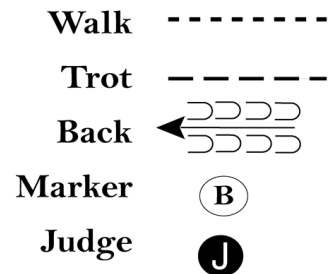

Candy Apple

Showmanship (Rookie/Level 1 YTH/AM)

Show Date: 7/9-10/2026

w w w . H o r s e S h o w P a t t e r n s . c o m

w w w . H o r s e S h o w P a t t e r n s . c o m

Be ready at A.

1. Walk to B.
2. Trot to C.
3. Trot a square corner around C.
4. Trot to the judge, stop and set up for inspection.
5. When dismissed back approximately one horse length.
6. Perform a 270 degree turn and walk straight away.

Follow the instructions of your ring steward.

[S/2-39]

Pattern Provided by:

Judges