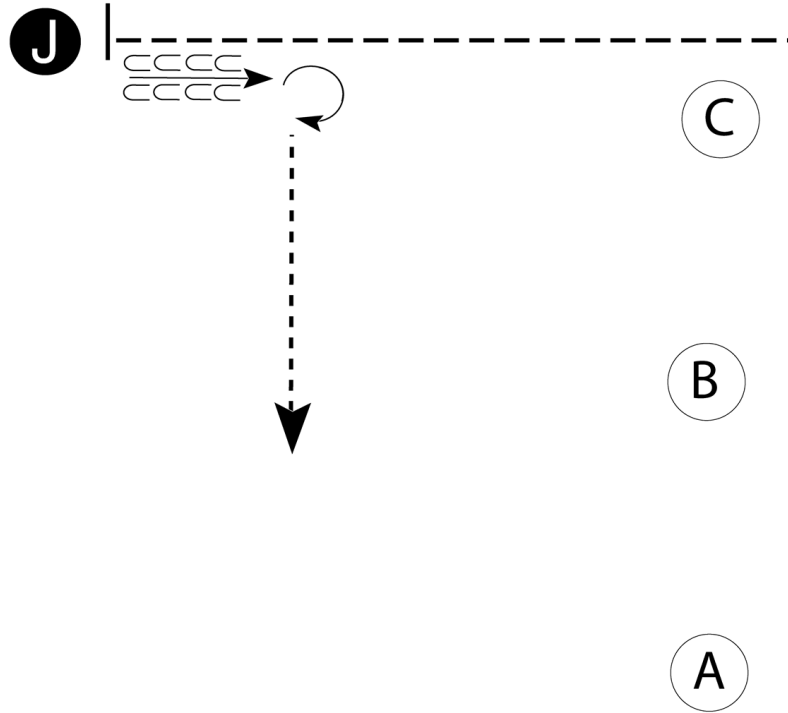

Candy Apple

Showmanship (Rookie/Level 1 YTH/AM)

Show Date: 7/9-10/2026

w w w . H o r s e S h o w P a t t e r n s . c o m

w w w . H o r s e S h o w P a t t e r n s . c o m

Be ready at A.

1. Walk to B.
2. Trot to C.
3. Trot a square corner around C.
4. Trot to the judge, stop and set up for inspection.
5. When dismissed back approximately one horse length.
6. Perform a 270 degree turn and walk straight away.

Follow the instructions of your ring steward.

[S/2-39]

Pattern Provided by:

Judges