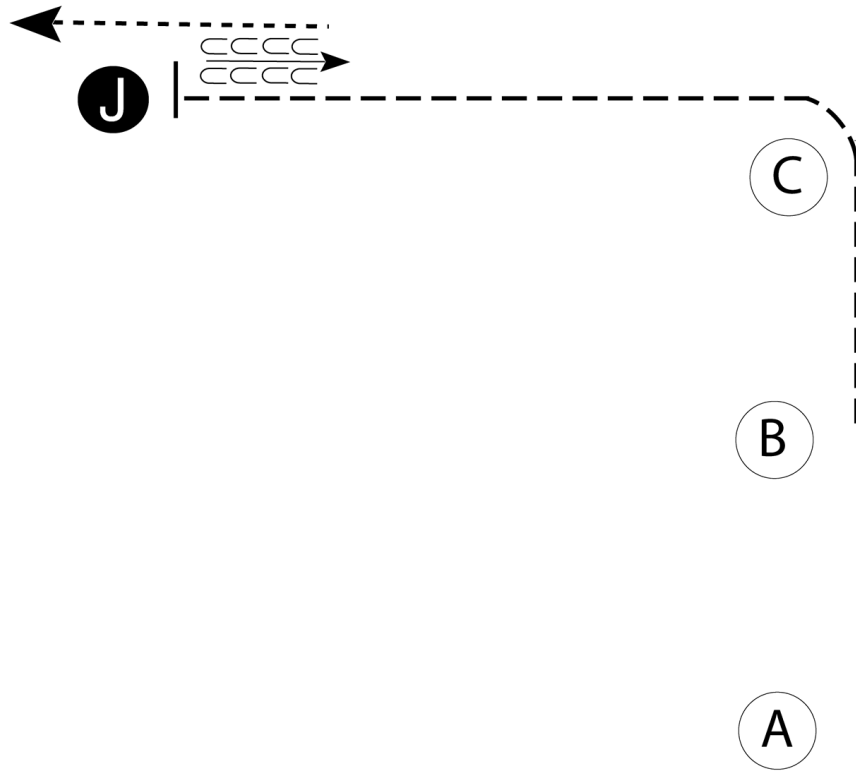

Candy Apple

Showmanship (Small Fry)

Show Date: 7/9-10/2026

w w w . H o r s e S h o w P a t t e r n s . c o m

w w w . H o r s e S h o w P a t t e r n s . c o m

Be ready at A.

1. Walk to B.
2. Trot to and around C to judge.
3. Stop and set up for inspection.
4. When dismissed back approximately one horse length.
5. Turn slightly right and walk away.

Follow the instructions of your ring steward.

[S/WT-39]

Pattern Provided by:

Judges