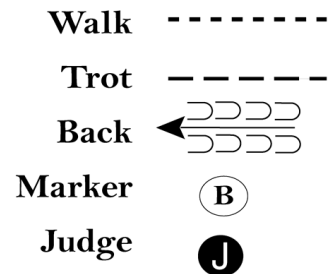

Candy Apple

Showmanship (Small Fry)

Show Date: 7/9-10/2026

w w w . H o r s e S h o w P a t t e r n s . c o m

w w w . H o r s e S h o w P a t t e r n s . c o m

Be ready at A.

1. Walk to B.
2. Trot to and around C to judge.
3. Stop and set up for inspection.
4. When dismissed back approximately one horse length.
5. Turn slightly right and walk away.

Follow the instructions of your ring steward.

[S/WT-39]

Pattern Provided by:

Judges