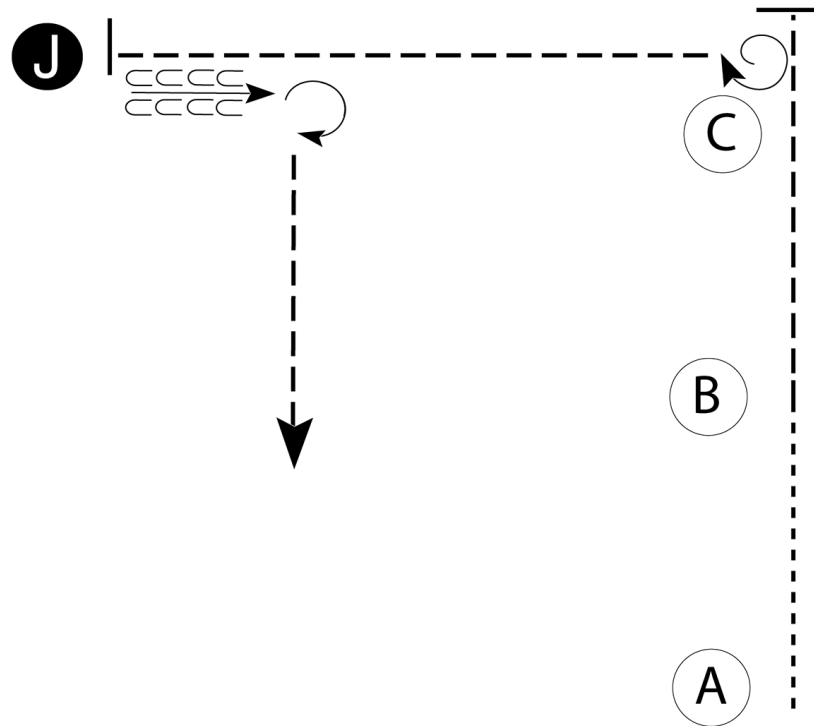

Candy Apple

Showmanship (Yth/AM/Select)

Show Date: 7/9-10/2026

w w w . H o r s e S h o w P a t t e r n s . c o m

w w w . H o r s e S h o w P a t t e r n s . c o m

Be ready at A.

1. Walk to B.
2. Trot until past C.
3. Perform a 270 degree turn.
4. Trot to the judge, stop and set up for inspection.
5. When dismissed back approximately one horse length.
6. Perform a 270 degree turn and trot straight away.

Follow the instructions of your ring steward.

[S/3-39]

Pattern Provided by:

Judges