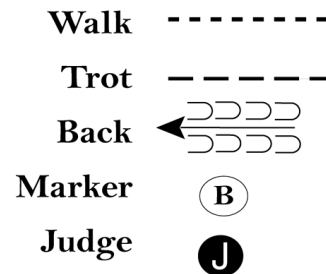

Candy Apple

Showmanship (Yth/AM/Select)

Show Date: 7/9-10/2026

w w w . H o r s e S h o w P a t t e r n s . c o m

w w w . H o r s e S h o w P a t t e r n s . c o m

Be ready at A.

1. Walk to B.
2. Trot until past C.
3. Perform a 270 degree turn.
4. Trot to the judge, stop and set up for inspection.
5. When dismissed back approximately one horse length.
6. Perform a 270 degree turn and trot straight away.

Follow the instructions of your ring steward.

[S/3-39]

Pattern Provided by:

Judges