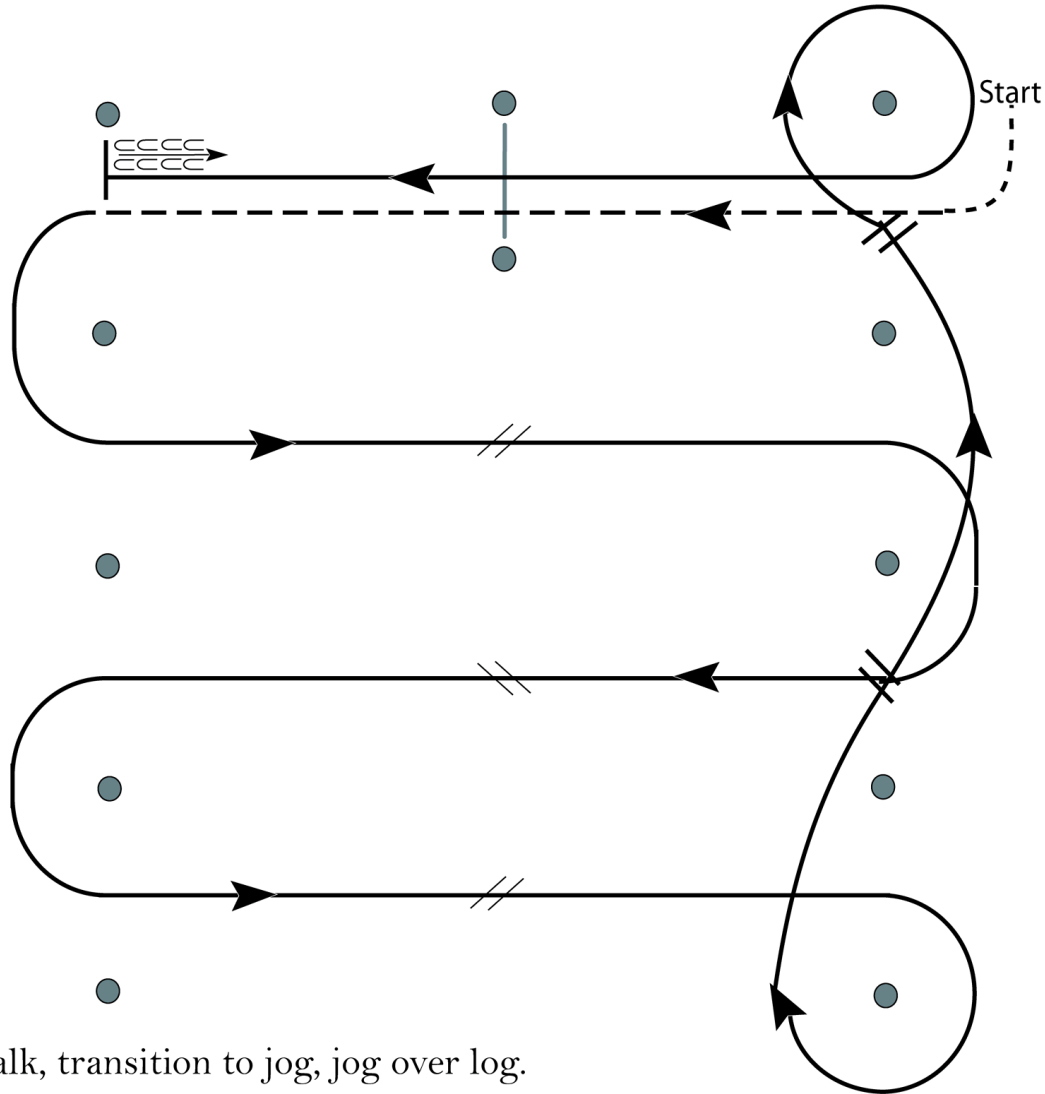

## Western Riding (Level 1 Open)

Show Date: 7/9-10/2026

1. Walk, transition to jog, jog over log.
2. Transition to left lead lope.
3. First crossing change.
4. Second crossing change.
5. Third crossing change.
6. Circle and first line change.
7. Second line change and circle.
8. Lope log.
9. Stop and back.

[WR/GP-2]

Pattern Provided by:

*Judges*