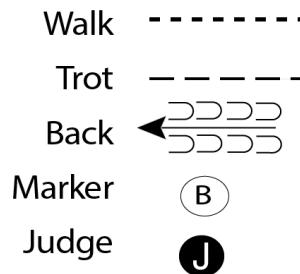

Candy Apple Classic

Showmanship (Rookie, Level 1 Youth/AM,)

Show Date: 7/11-12/2026

w w w . H o r s e S h o w P a t t e r n s . c o m

w w w . H o r s e S h o w P a t t e r n s . c o m

Be ready at A.

1. Trot to Judge.
2. Stop and set up for Inspection.
3. When dismissed, back through cones.
4. Perform a 270 degree turn.
5. Walk corner.
6. Trot to exit.
7. Pattern is complete once you pass start cone.

[S/3]

Pattern Provided by:

Judges