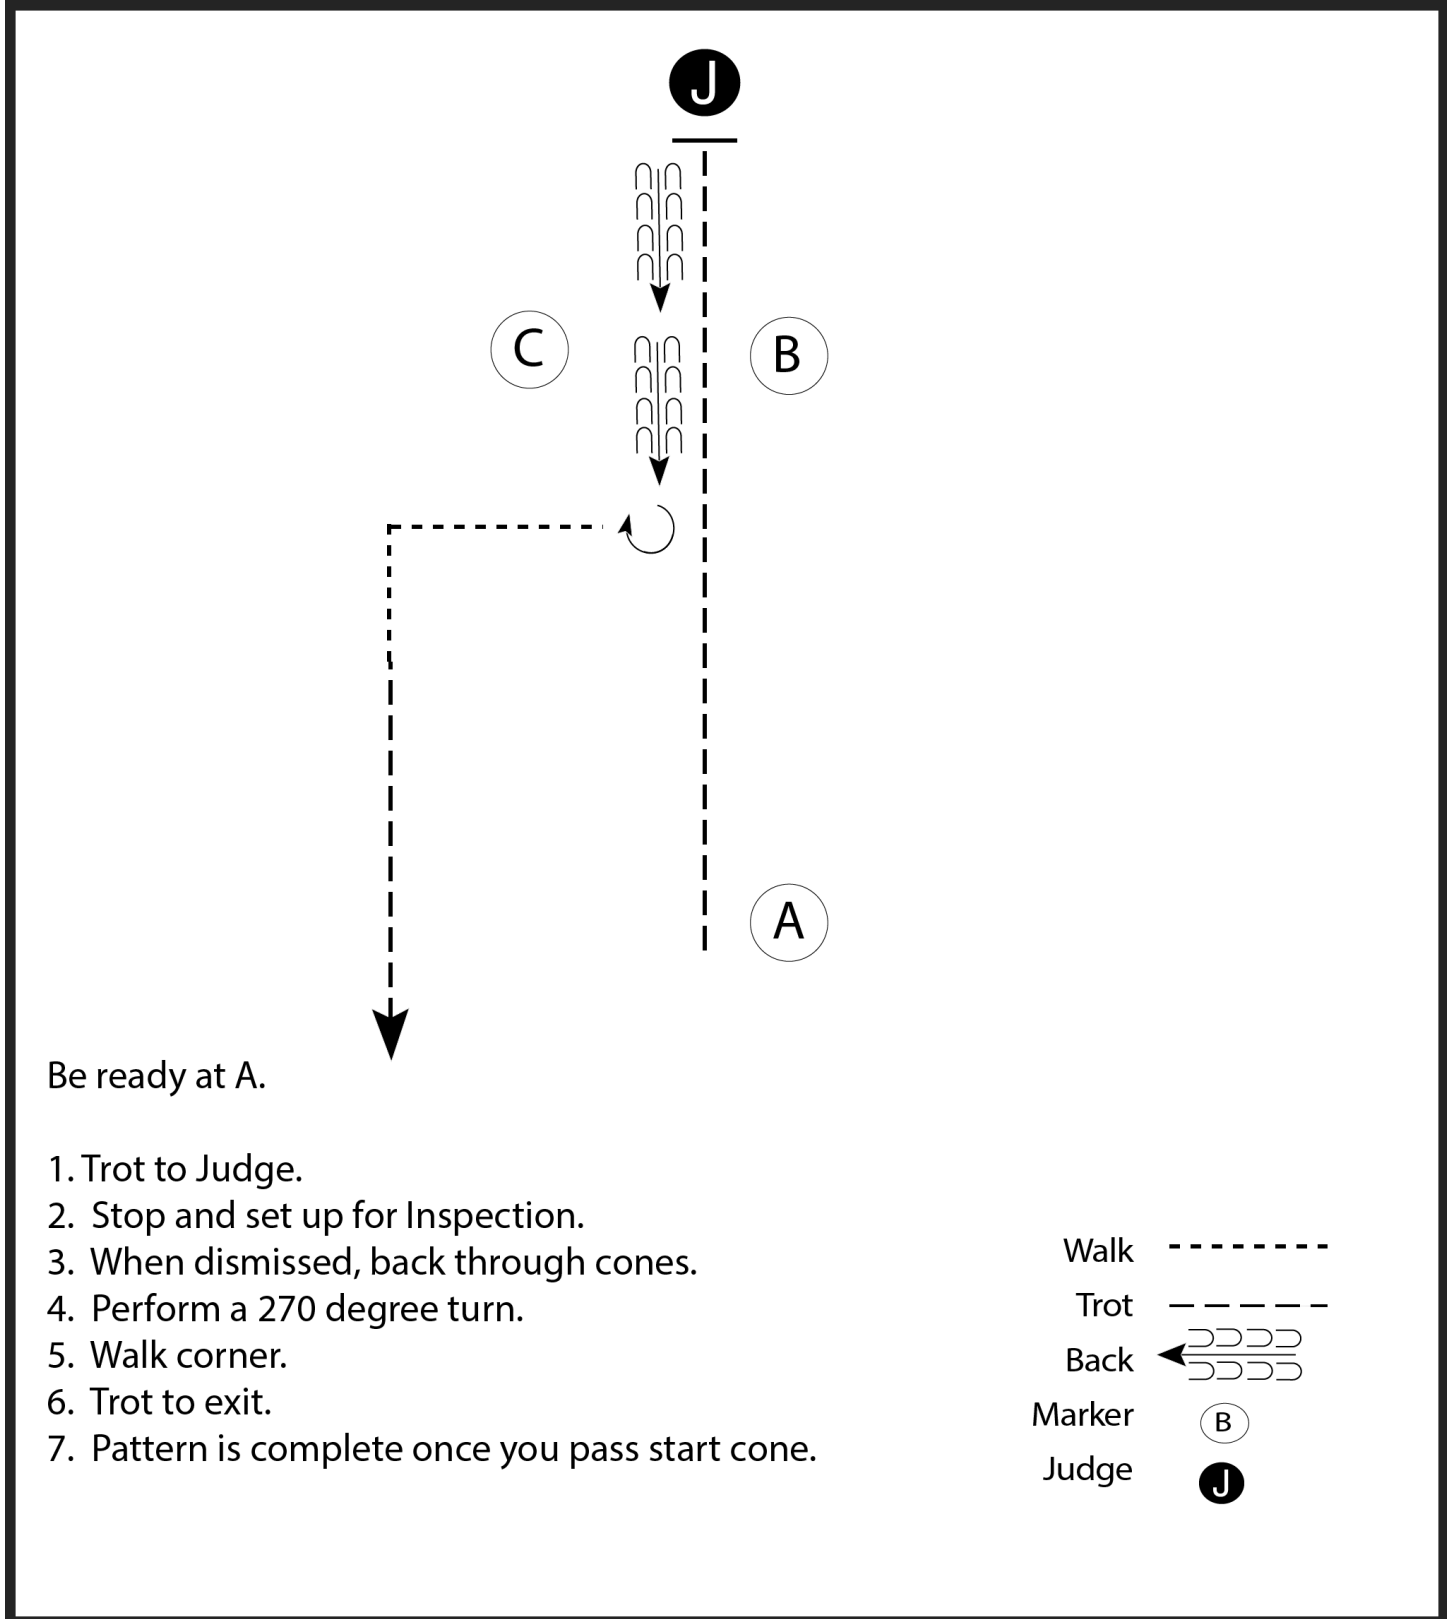

Candy Apple Classic

Showmanship (Rookie, Level 1 Youth/AM,)

Show Date: 7/11-12/2026

w w w . H o r s e S h o w P a t t e r n s . c o m

w w w . H o r s e S h o w P a t t e r n s . c o m

Be ready at A.

1. Trot to Judge.
2. Stop and set up for Inspection.
3. When dismissed, back through cones.
4. Perform a 270 degree turn.
5. Walk corner.
6. Trot to exit.
7. Pattern is complete once you pass start cone.

[S/3]

Pattern Provided by:

Judges