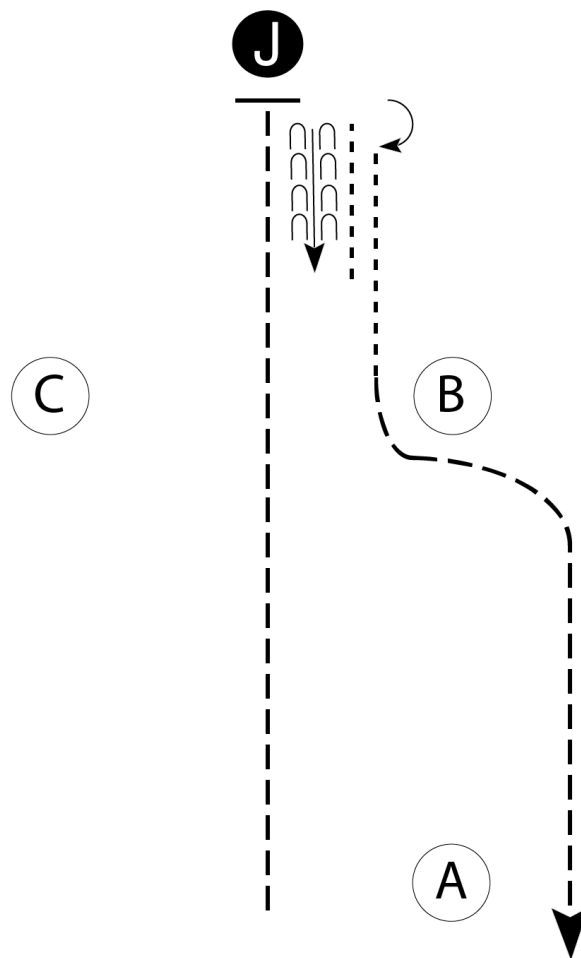

## Showmanship (Small Fry)

Show Date: 7/11-12/2026

w w w . H o r s e S h o w P a t t e r n s . c o m

w w w . H o r s e S h o w P a t t e r n s . c o m

Be ready at A.

1. Trot to Judge.
2. Stop and back 5 steps then walk to Judge.
3. Set up for Inspection.
4. When dismissed, perform a 180 degree turn.
5. Walk through cones.
6. Trot left, as shown to exit.
7. Pattern is complete once you pass start cone.

- Walk    - - - - -
- Trot    - . - . -
- Back    ← — — — — —
- Marker    ( B )
- Judge    ( J )

[S/2]

Pattern Provided by:

*Judges*