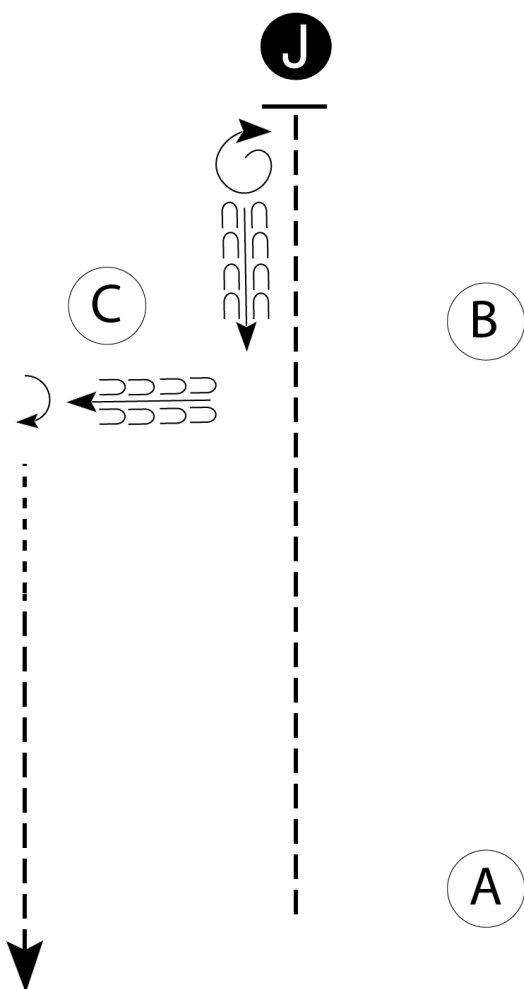

## Showmanship (Youth/AM/Select)

Show Date: 7/11-12/2026

w w w . H o r s e S h o w P a t t e r n s . c o m

w w w . H o r s e S h o w P a t t e r n s . c o m

Be ready at A.

1. Trot to Judge.
2. Perform a 360 degree turn.
3. Set up for Inspection.
4. When dismissed, back L.
5. Perform a 90 degree turn.
6. Walk 2 horse lengths then trot to exit.
7. Pattern is complete once you trot past start cone.

[S/1]

Pattern Provided by:

*Judges*