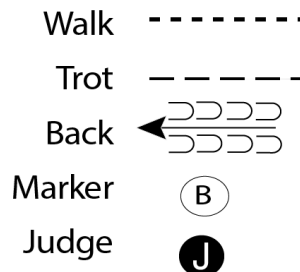

## Showmanship (Youth/AM/Select)

Show Date: 7/11-12/2026

w w w . H o r s e S h o w P a t t e r n s . c o m

w w w . H o r s e S h o w P a t t e r n s . c o m

Be ready at A.

1. Trot to Judge.
2. Perform a 360 degree turn.
3. Set up for Inspection.
4. When dismissed, back L.
5. Perform a 90 degree turn.
6. Walk 2 horse lengths then trot to exit.
7. Pattern is complete once you trot past start cone.